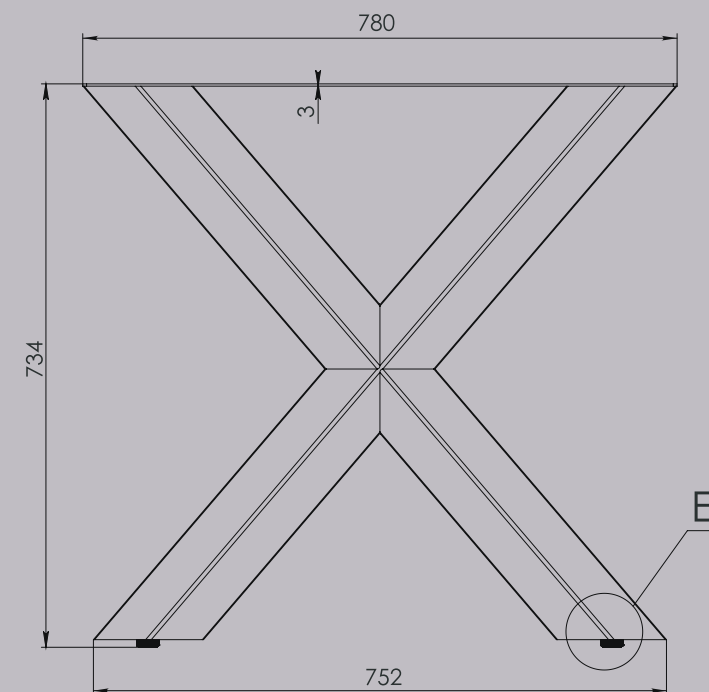

Vesta

Steel pipe (mm)	Weight (kg)	Finish	Recommended table top size (mm)
80 x 60 x 1.6		Powder coated	1800 x 900
Vesta			Serial Number
			A 3

MB 21

Steel pipe (mm)	Weight (kg)	Finish	Recommended table top size (mm)
60 x 60 x 1.5		Powder coated	1800 x 900
MB 21 1800x900		Serial Number	
			A 3

Jazz

Material (mm)	Weight (kg)	Finish	Recommended table size
Steel tube 30 x 30 x 1.5		Powder Coated	1500 x 800 - 1800 x 900
Steel tube 90 x 30 x 1.5			

Xena New

Material (mm)	Weight (kg)	Finish	Recommended table top size (mm)
Steel tube 80 x 80 x 1.6		Powder Coated	1800 x 900 - 2000 x 1000
Steel Sheet 3 mm			

Cleopatra

Steel pipe (mm):	Steel sheet (mm):	Weight (kg):	Scale: 1/7	REV
60 x 30 x 1.2	3	N/A	Size: A3	
Cleopatra		Powder coated		

Carmen S

Material (mm)	Finish	Recommended table size
Steel tube 40 x 20 x 1.5	Powder Coated	1800 x 900 - 2000 x 1000
Steel Sheet - 2 mm		

G (1 : 2)

Adjustable foot - 10 mm

Selena

Steel pipe (mm)	Weight (kg)	Finish	Recommended table top size (mm)
50 x 10 x 1.5		Powder coated	1800 x 900
Selena			Serial Number
			A 3

Das Lagerprogramm von Elgrad: