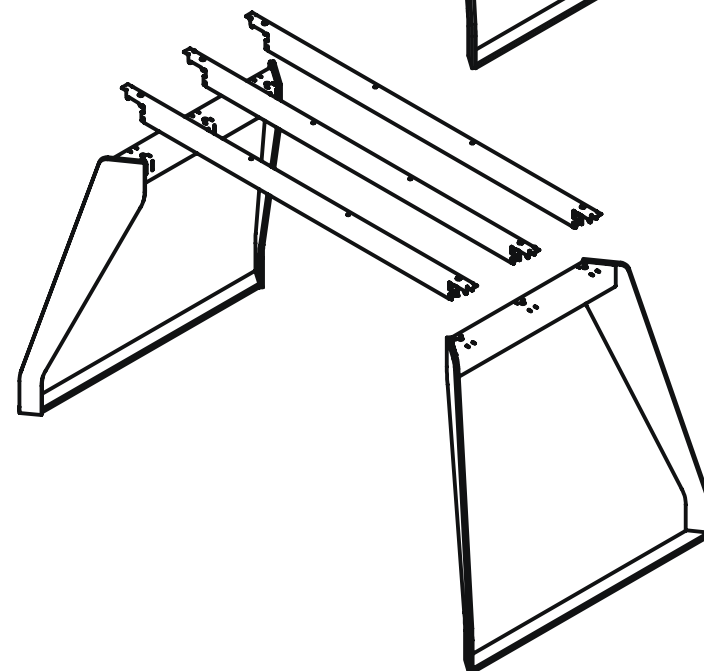

Town

Steel pipe (mm)	Weight (kg)	Finish	Recommended table top size (mm)
50x20x1.5-60x60x1.5		Powder coated	1500 x 800 - 2750 x 1300
Town			Serial Number
			A 3