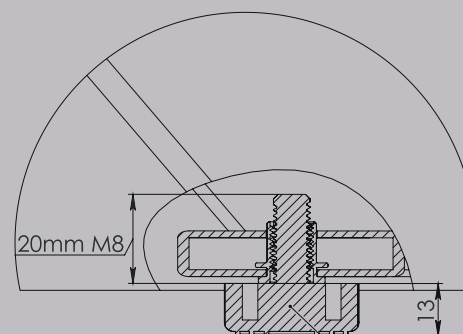

Jazz

Material (mm)	Weight (kg)	Finish	Recommended table size
Steel tube 30 x 30 x 1.5		Powder Coated	1500 x 800 - 1800 x 900
Steel tube 90 x 30 x 1.5			

Xena New

Material (mm)	Weight (kg)	Finish	Recommended table top size (mm)
Steel tube 80 x 80 x 1.6		Powder Coated	1800 x 900 - 2000 x 1000
Steel Sheet 3 mm			

E (1:1)

One set 2 pcs.

10mm adjustable foot

Hertz

Steel pipe (mm)	Weight (kg)	Finish	Recommended table top size (mm)
90 x 30 x 1.5		Powder coated	2780 x 1200
Hertz			Serial Number
			A 3

Tokyo Mini

Steel pipe (mm)	Weight (kg)	Finish	Recommended table top size (mm)
30 x 10 x 1		Powder coated	1000 x 500
Tokyo Mini			Serial Number
			A 3

Cleopatra

Steel pipe (mm):	Steel sheet (mm):	Weight (kg):	Scale: 1/7	REV
60 x 30 x 1.2	3	N/A	Size: A3	
Cleopatra		Powder coated		

Carmen S

Material (mm)	Finish	Recommended table size
Steel tube 40 x 20 x 1.5	Powder Coated	1800 x 900 - 2000 x 1000
Steel Sheet - 2 mm		

G (1 : 2)

Adjustable foot - 10 mm

Selena

Steel pipe (mm)	Weight (kg)	Finish	Recommended table top size (mm)
50 x 10 x 1.5		Powder coated	1800 x 900
Selena			Serial Number
			A 3

Das Lagerprogramm von Elgrad: