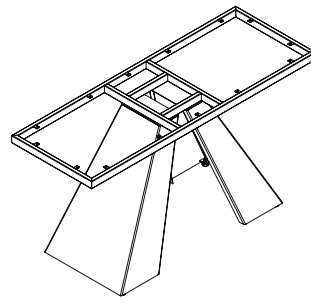

Jazz

Material (mm)	Weight (kg)	Finish	Recommended table size
Steel tube 30 x 30 x 1.5		Powder Coated	1500 x 800 - 1800 x 900
Steel tube 90 x 30 x 1.5			

Xena New

Material (mm)	Weight (kg)	Finish	Recommended table top size (mm)
Steel tube 80 x 80 x 1.6		Powder Coated	1800 x 900 - 2000 x 1000
Steel Sheet 3 mm			

E (1:1)

One set 2 pcs.

10mm adjustable foot

Hertz

Steel pipe (mm)	Weight (kg)	Finish	Recommended table top size (mm)
90 x 30 x 1.5		Powder coated	2780 x 1200
Hertz			Serial Number
			A 3

Tokyo Mini

Steel pipe (mm)	Weight (kg)	Finish	Recommended table top size (mm)
30 x 10 x 1		Powder coated	1000 x 500
Tokyo Mini			Serial Number
			A 3

Cleopatra

Steel pipe (mm):	Steel sheet (mm):	Weight (kg):	Scale: 1/7	REV
60 x 30 x 1.2	3	N/A	Size: A3	
Cleopatra		Powder coated		

Carmen S

Material (mm)	Finish	Recommended table size
Steel tube 40 x 20 x 1.5	Powder Coated	1800 x 900 - 2000 x 1000
Steel Sheet - 2 mm		

G (1 : 2)

Adjustable foot - 10 mm

Selena

Steel pipe (mm)	Weight (kg)	Finish	Recommended table top size (mm)
50 x 10 x 1.5		Powder coated	1800 x 900
Selena			Serial Number
			A 3

Das Lagerprogramm von Elgrad: