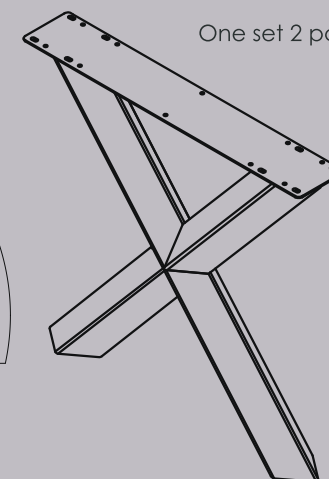

Jazz

Material (mm)	Weight (kg)	Finish	Recommended table size
Steel tube 30 x 30 x 1.5		Powder Coated	1500 x 800 - 1800 x 900
Steel tube 90 x 30 x 1.5			

Xena New

Material (mm)	Weight (kg)	Finish	Recommended table top size (mm)
Steel tube 80 x 80 x 1.6		Powder Coated	1800 x 900 - 2000 x 1000
Steel Sheet 3 mm			

E (1:1)

One set 2 pcs.

10mm adjustable foot

Hertz

Steel pipe (mm)	Weight (kg)	Finish	Recommended table top size (mm)
90 x 30 x 1.5		Powder coated	2780 x 1200
Hertz			Serial Number
			A 3

Tokyo Mini

Steel pipe (mm)	Weight (kg)	Finish	Recommended table top size (mm)
30 x 10 x 1		Powder coated	1000 x 500
Tokyo Mini			Serial Number
			A 3

Cleopatra

Steel pipe (mm):	Steel sheet (mm):	Weight (kg):	Scale: 1/7	REV
60 x 30 x 1.2	3	N/A	Size: A3	
Cleopatra		Powder coated		

Carmen S

Material (mm)	Finish	Recommended table size
Steel tube 40 x 20 x 1.5	Powder Coated	1800 x 900 - 2000 x 1000
Steel Sheet - 2 mm		

G (1 : 2)

Adjustable foot - 10 mm

Selena

Steel pipe (mm)	Weight (kg)	Finish	Recommended table top size (mm)
50 x 10 x 1.5		Powder coated	1800 x 900
Selena			Serial Number
			A 3

Das Lagerprogramm von Elgrad: