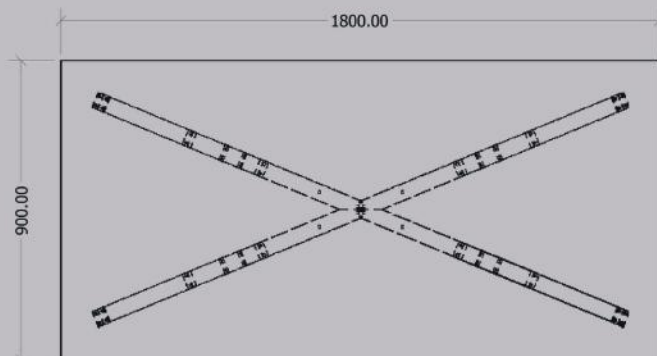

Calipso 600

Steel pipe (mm)	Weight (kg)	Finish	Recommended table top size (mm)
40 x 20 x 1.2		Powder coated	600
Calipso 600		Serial Number	
			A 3

Omega

Steel pipe (mm)	Weight (kg)	Finish	Recommended table top size (mm)
80 x 80 x 1.6		Powder coated	2750 x 1300
Omega 2750x1300		Serial Number	
		A 3	

E (1:1)

One set 2 pcs.

10mm adjustable foot

Hertz

Steel pipe (mm)	Weight (kg)	Finish	Recommended table top size (mm)
90 x 30 x 1.5		Powder coated	2780 x 1200
Hertz			Serial Number
			A 3

Tokyo Mini

Steel pipe (mm)	Weight (kg)	Finish	Recommended table top size (mm)
30 x 10 x 1		Powder coated	1000 x 500
Tokyo Mini			Serial Number
			A 3

Cleopatra

Steel pipe (mm):	Steel sheet (mm):	Weight (kg):	Scale: 1/7	REV
60 x 30 x 1.2	3	N/A	Size: A3	
Cleopatra		Powder coated		

Carmen S

Material (mm)	Finish	Recommended table size
Steel tube 40 x 20 x 1.5	Powder Coated	1800 x 900 - 2000 x 1000
Steel Sheet - 2 mm		

G (1 : 2)

Adjustable foot - 10 mm

Selena

Steel pipe (mm)	Weight (kg)	Finish	Recommended table top size (mm)
50 x 10 x 1.5		Powder coated	1800 x 900
Selena			Serial Number
			A 3

Das Lagerprogramm von Elgrad: