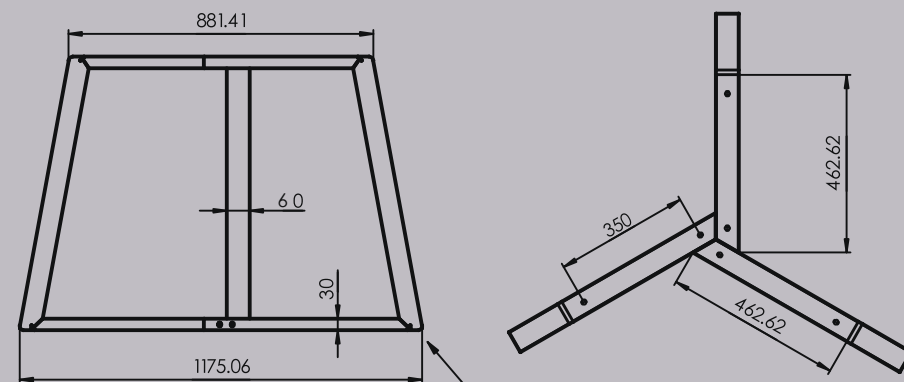

Wähle einen Tischgestell aus Metall, der in Ihrem Raum glänzen wird.

Denn warum nicht auch ein Tisch nach Maß!

Kleo

Steel pipe (mm)	Weight (kg)	Finish	Recommended table top size (mm)
80 x 80 x 1.6		Powder coated	Ø1000 - 1300
Kleo			Serial Number
			A 3

Calipso 1200

Steel pipe (mm)	Weight (kg)	Finish	Recommended table top size (mm)
60 x 30 x 1.2		Powder coated	Ø1200
Calipso 1200			Serial Number
			A 3

Calipso 900

Steel pipe (mm):	Weight (kg):	Finish:	Recommended table top size (mm):
60 x 20 x 1.2		Powder coated	Ø 900
Calipso 900		Serial number:	
		A3	

Calipso 600

Steel pipe (mm)	Weight (kg)	Finish	Recommended table top size (mm)
40 x 20 x 1.2		Powder coated	600
Calipso 600		Serial Number	
			A 3

Omega

Steel pipe (mm)	Weight (kg)	Finish	Recommended table top size (mm)
80 x 80 x 1.6		Powder coated	2750 x 1300
Omega 2750x1300		Serial Number	
		A 3	

Cleopatra

Steel pipe (mm):	Steel sheet (mm):	Weight (kg):	Scale: 1/7	REV
60 x 30 x 1.2	3	N/A	Size: A3	
Cleopatra		Powder coated		

Carmen S

Material (mm)	Finish	Recommended table size
Steel tube 40 x 20 x 1.5	Powder Coated	1800 x 900 - 2000 x 1000
Steel Sheet - 2 mm		