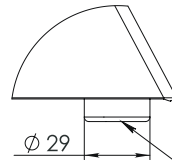

E (1:1)

One set 2 pcs.

10mm adjustable foot

Hertz

Steel pipe (mm)	Weight (kg)	Finish	Recommended table top size (mm)
90 x 30 x 1.5		Powder coated	2780 x 1200
Hertz			Serial Number
			A 3

Tokyo Mini

Steel pipe (mm)	Weight (kg)	Finish	Recommended table top size (mm)
30 x 10 x 1		Powder coated	1000 x 500
Tokyo Mini			Serial Number
			A 3

Cleopatra

Steel pipe (mm):	Steel sheet (mm):	Weight (kg):	Scale: 1/7	REV
60 x 30 x 1.2	3	N/A	Size: A3	
Cleopatra		Powder coated		

Carmen S

Material (mm)	Finish	Recommended table size
Steel tube 40 x 20 x 1.5	Powder Coated	1800 x 900 - 2000 x 1000
Steel Sheet - 2 mm		

G (1 : 2)

Adjustable foot - 10 mm

Selena

Steel pipe (mm)	Weight (kg)	Finish	Recommended table top size (mm)
50 x 10 x 1.5		Powder coated	1800 x 900
Selena			Serial Number
			A 3

Das Lagerprogramm von Elgrad: