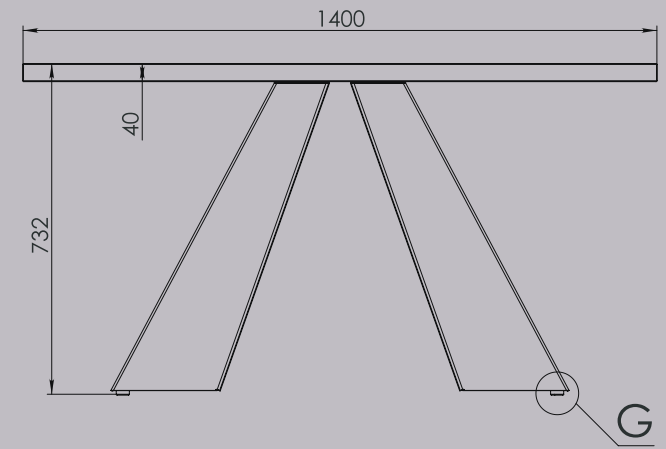

Jazz

Material (mm)	Weight (kg)	Finish	Recommended table size
Steel tube 30 x 30 x 1.5		Powder Coated	1500 x 800 - 1800 x 900
Steel tube 90 x 30 x 1.5			

Xena New

Material (mm)	Weight (kg)	Finish	Recommended table top size (mm)
Steel tube 80 x 80 x 1.6		Powder Coated	1800 x 900 - 2000 x 1000
Steel Sheet 3 mm			

E (1:1)

One set 2 pcs.

10mm adjustable foot

Hertz

Steel pipe (mm)	Weight (kg)	Finish	Recommended table top size (mm)
90 x 30 x 1.5		Powder coated	2780 x 1200
Hertz			Serial Number
			A 3

Tokyo Mini

Steel pipe (mm)	Weight (kg)	Finish	Recommended table top size (mm)
30 x 10 x 1		Powder coated	1000 x 500
Tokyo Mini			Serial Number
			A 3

Cleopatra

Steel pipe (mm):	Steel sheet (mm):	Weight (kg):	Scale: 1/7	REV
60 x 30 x 1.2	3	N/A	Size: A3	
Cleopatra		Powder coated		

Carmen S

Material (mm)	Finish	Recommended table size
Steel tube 40 x 20 x 1.5	Powder Coated	1800 x 900 - 2000 x 1000
Steel Sheet - 2 mm		

G (1 : 2)

Adjustable foot - 10 mm

Selena

Steel pipe (mm)	Weight (kg)	Finish	Recommended table top size (mm)
50 x 10 x 1.5		Powder coated	1800 x 900
Selena			Serial Number
			A 3

Das Lagerprogramm von Elgrad: