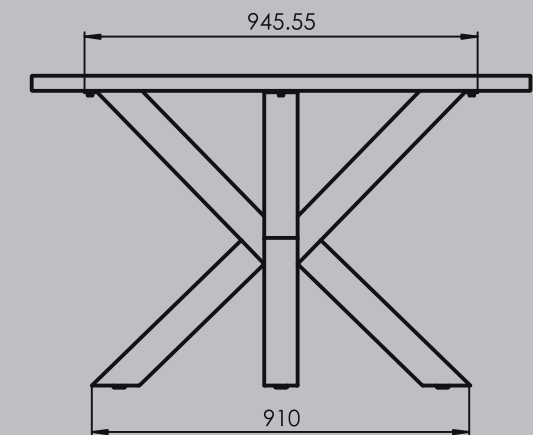

Wähle einen Tischgestell aus Metall, der in Ihrem Raum glänzen wird.

Denn warum nicht auch ein Tisch nach Maß!

Kleo

Steel pipe (mm)	Weight (kg)	Finish	Recommended table top size (mm)
80 x 80 x 1.6		Powder coated	Ø1000 - 1300
Kleo			Serial Number
			A 3

Calipso 1200

Steel pipe (mm)	Weight (kg)	Finish	Recommended table top size (mm)
60 x 30 x 1.2		Powder coated	Ø1200
Calipso 1200			Serial Number
			A 3

Calipso 900

Steel pipe (mm):	Weight (kg):	Finish:	Recommended table top size (mm):
60 x 20 x 1.2		Powder coated	Ø 900
Calipso 900		Serial number:	
		A3	

Calipso 600

Steel pipe (mm)	Weight (kg)	Finish	Recommended table top size (mm)
40 x 20 x 1.2		Powder coated	600
Calipso 600		Serial Number	
			A 3

Omega

Steel pipe (mm)	Weight (kg)	Finish	Recommended table top size (mm)
80 x 80 x 1.6		Powder coated	2750 x 1300
Omega 2750x1300		Serial Number	
		A 3	

Cleopatra

Steel pipe (mm):	Steel sheet (mm):	Weight (kg):	Scale: 1/7	REV
60 x 30 x 1.2	3	N/A	Size: A3	
Cleopatra		Powder coated		

Carmen S

Material (mm)	Finish	Recommended table size
Steel tube 40 x 20 x 1.5	Powder Coated	1800 x 900 - 2000 x 1000
Steel Sheet - 2 mm		