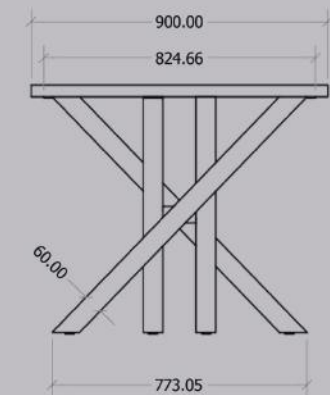

Calipso 1200

Steel pipe (mm)	Weight (kg)	Finish	Recommended table top size (mm)
60 x 30 x 1.2		Powder coated	Ø1200
Calipso 1200			Serial Number
			A 3

Calipso 900

Steel pipe (mm):	Weight (kg):	Finish:	Recommended table top size (mm):
60 x 20 x 1.2		Powder coated	Ø 900
Calipso 900		Serial number:	
		A3	

Calipso 600

Steel pipe (mm)	Weight (kg)	Finish	Recommended table top size (mm)
40 x 20 x 1.2		Powder coated	600
Calipso 600		Serial Number	
			A 3

Omega

Steel pipe (mm)	Weight (kg)	Finish	Recommended table top size (mm)
80 x 80 x 1.6		Powder coated	2750 x 1300
Omega 2750x1300		Serial Number	
		A 3	

Vesta

Steel pipe (mm)	Weight (kg)	Finish	Recommended table top size (mm)
80 x 60 x 1.6		Powder coated	1800 x 900
Vesta			Serial Number
			A 3

MB 21

Steel pipe (mm)	Weight (kg)	Finish	Recommended table top size (mm)
60 x 60 x 1.5		Powder coated	1800 x 900
MB 21 1800x900		Serial Number	
			A 3

Cleopatra

Steel pipe (mm):	Steel sheet (mm):	Weight (kg):	Scale: 1/7	REV
60 x 30 x 1.2	3	N/A	Size: A3	
Cleopatra		Powder coated		

Carmen S

Material (mm)	Finish	Recommended table size
Steel tube 40 x 20 x 1.5	Powder Coated	1800 x 900 - 2000 x 1000
Steel Sheet - 2 mm		