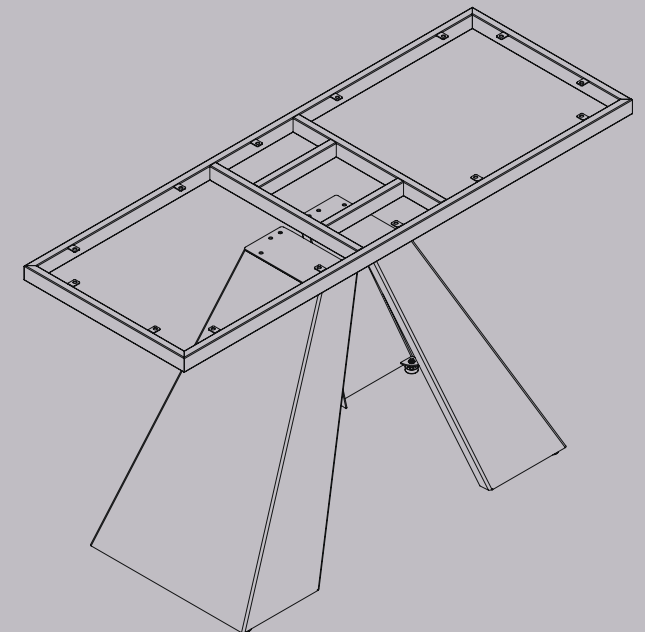

E (1:1)

One set 2 pcs.

10mm adjustable foot

Hertz

Steel pipe (mm)	Weight (kg)	Finish	Recommended table top size (mm)
90 x 30 x 1.5		Powder coated	2780 x 1200
Hertz			Serial Number
			A 3

Tokyo Mini

Steel pipe (mm)	Weight (kg)	Finish	Recommended table top size (mm)
30 x 10 x 1		Powder coated	1000 x 500
Tokyo Mini			Serial Number
			A 3

Cleopatra

Steel pipe (mm):	Steel sheet (mm):	Weight (kg):	Scale: 1/7	REV
60 x 30 x 1.2	3	N/A	Size: A3	
Cleopatra		Powder coated		

Carmen S

Material (mm)	Finish	Recommended table size
Steel tube 40 x 20 x 1.5	Powder Coated	1800 x 900 - 2000 x 1000
Steel Sheet - 2 mm		

G (1 : 2)

Adjustable foot - 10 mm

Selena

Steel pipe (mm)	Weight (kg)	Finish	Recommended table top size (mm)
50 x 10 x 1.5		Powder coated	1800 x 900
Selena			Serial Number
			A 3

Das Lagerprogramm von Elgrad: