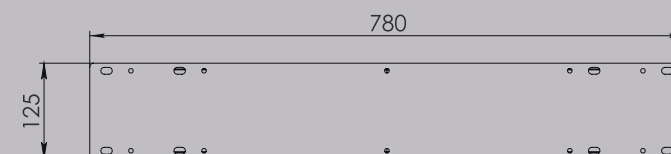

Vesta

Steel pipe (mm)	Weight (kg)	Finish	Recommended table top size (mm)
80 x 60 x 1.6		Powder coated	1800 x 900
Vesta			Serial Number
			A 3

MB 21

Steel pipe (mm)	Weight (kg)	Finish	Recommended table top size (mm)
60 x 60 x 1.5		Powder coated	1800 x 900
MB 21 1800x900		Serial Number	
			A 3

Tokyo

Steel pipe (mm)	Weight (kg)	Finish	Recommended table top size (mm)
50 x 10 x 1.2		Powder coated	1500 x 750 - 1800 x 900
Tokyo			Serial Number
			A 3

Town

Steel pipe (mm)	Weight (kg)	Finish	Recommended table top size (mm)
50x20x1.5-60x60x1.5		Powder coated	1500 x 800 - 2750 x 1300
Town			Serial Number
			A 3

Jazz

Material (mm)	Weight (kg)	Finish	Recommended table size
Steel tube 30 x 30 x 1.5		Powder Coated	1500 x 800 - 1800 x 900
Steel tube 90 x 30 x 1.5			

Xena New

Material (mm)	Weight (kg)	Finish	Recommended table top size (mm)
Steel tube 80 x 80 x 1.6		Powder Coated	1800 x 900 - 2000 x 1000
Steel Sheet 3 mm			

Cleopatra

Steel pipe (mm):	Steel sheet (mm):	Weight (kg):	Scale: 1/7	REV
60 x 30 x 1.2	3	N/A	Size: A3	
Cleopatra		Powder coated		

Carmen S

Material (mm)	Finish	Recommended table size
Steel tube 40 x 20 x 1.5	Powder Coated	1800 x 900 - 2000 x 1000
Steel Sheet - 2 mm		