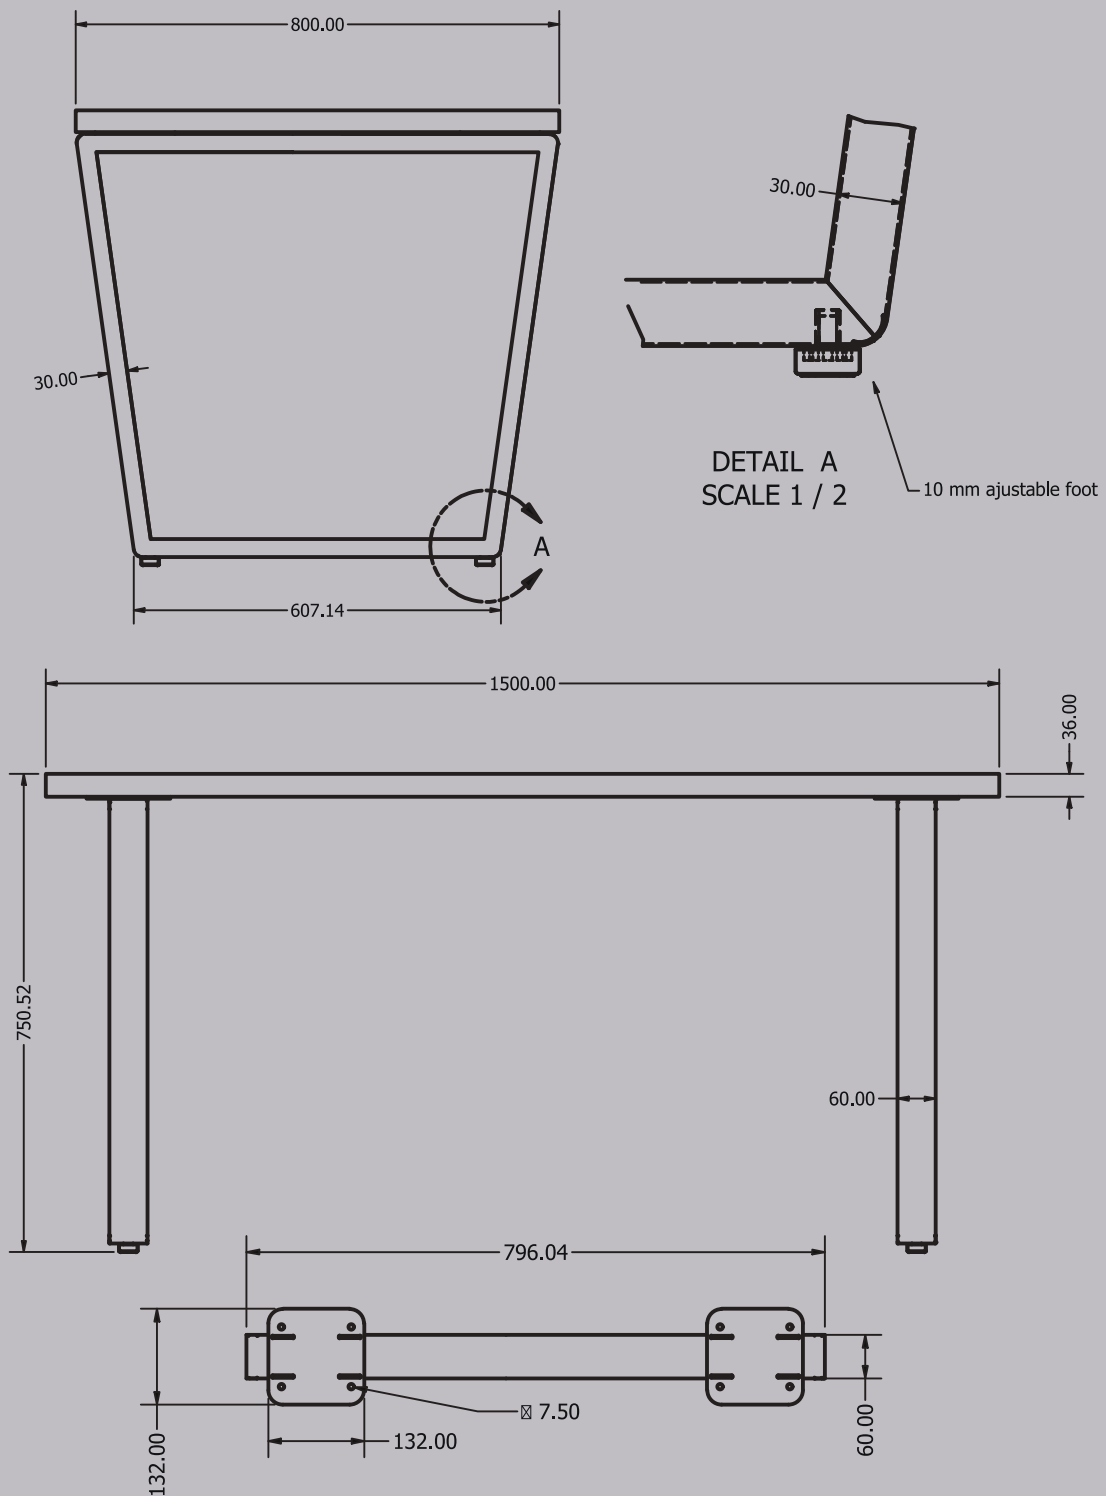

Calipso 1200

Steel pipe (mm)	Weight (kg)	Finish	Recommended table top size (mm)
60 x 30 x 1.2		Powder coated	Ø1200
Calipso 1200			Serial Number
			A 3

Calipso 900

Steel pipe (mm):	Weight (kg):	Finish:	Recommended table top size (mm):
60 x 20 x 1.2		Powder coated	Ø 900
Calipso 900		Serial number:	
		A3	

E (1:1)

One set 2 pcs.

10mm adjustable foot

Hertz

Steel pipe (mm)	Weight (kg)	Finish	Recommended table top size (mm)
90 x 30 x 1.5		Powder coated	2780 x 1200
Hertz			Serial Number
			A 3

Tokyo Mini

Steel pipe (mm)	Weight (kg)	Finish	Recommended table top size (mm)
30 x 10 x 1		Powder coated	1000 x 500
Tokyo Mini			Serial Number
			A 3

Cleopatra

Steel pipe (mm):	Steel sheet (mm):	Weight (kg):	Scale: 1/7	REV
60 x 30 x 1.2	3	N/A	Size: A3	
Cleopatra		Powder coated		

Carmen S

Material (mm)	Finish	Recommended table size
Steel tube 40 x 20 x 1.5	Powder Coated	1800 x 900 - 2000 x 1000
Steel Sheet - 2 mm		

G (1 : 2)

Adjustable foot - 10 mm

Selena

Steel pipe (mm)	Weight (kg)	Finish	Recommended table top size (mm)
50 x 10 x 1.5		Powder coated	1800 x 900
Selena			Serial Number
			A 3

Das Lagerprogramm von Elgrad: