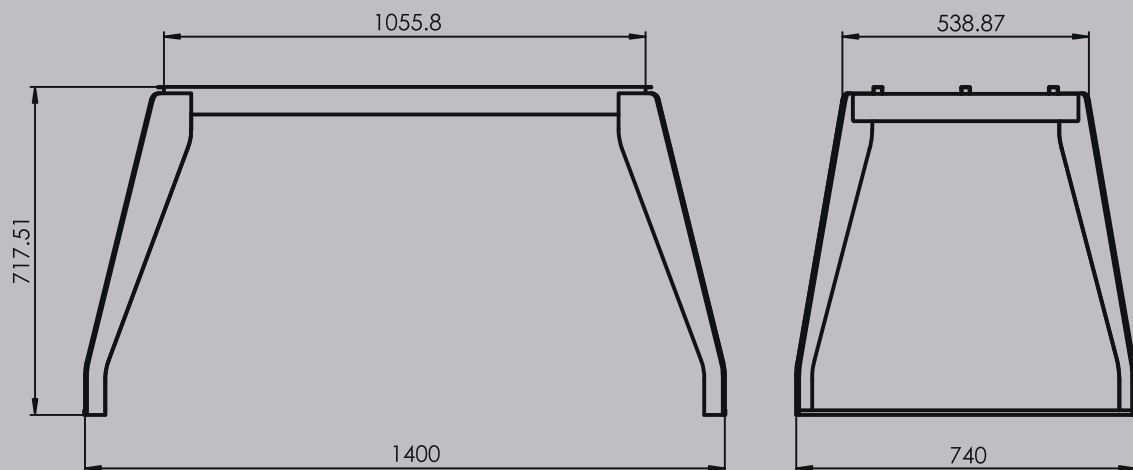

Town

Steel pipe (mm)	Weight (kg)	Finish	Recommended table top size (mm)
50x20x1.5-60x60x1.5		Powder coated	1500 x 800 - 2750 x 1300
Town			Serial Number
			A 3