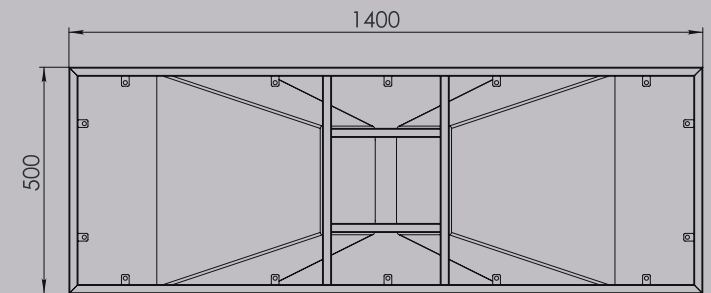

Cleopatra

Steel pipe (mm):	Steel sheet (mm):	Weight (kg):	Scale: 1/7	REV
60 x 30 x 1.2	3	N/A	Size: A3	
Cleopatra		Powder coated		

Carmen S

Material (mm)	Finish	Recommended table size
Steel tube 40 x 20 x 1.5	Powder Coated	1800 x 900 - 2000 x 1000
Steel Sheet - 2 mm		

G (1 : 2)

Adjustable foot - 10 mm

Selena

Steel pipe (mm)	Weight (kg)	Finish	Recommended table top size (mm)
50 x 10 x 1.5		Powder coated	1800 x 900
Selena			Serial Number
			A 3

Das Lagerprogramm von Elgrad: