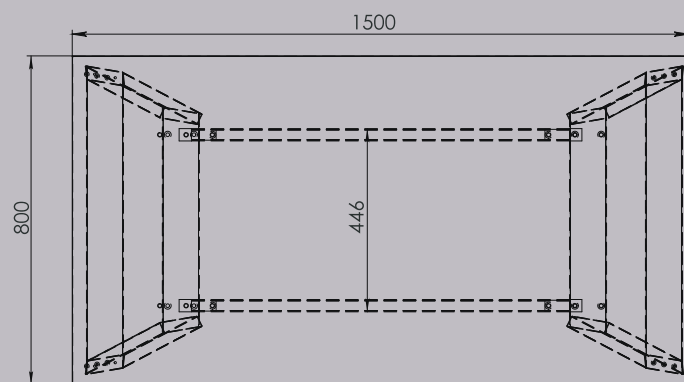

Vesta

Steel pipe (mm)	Weight (kg)	Finish	Recommended table top size (mm)
80 x 60 x 1.6		Powder coated	1800 x 900
Vesta			Serial Number
			A 3

MB 21

Steel pipe (mm)	Weight (kg)	Finish	Recommended table top size (mm)
60 x 60 x 1.5		Powder coated	1800 x 900
MB 21 1800x900		Serial Number	
			A 3

Tokyo

Steel pipe (mm)	Weight (kg)	Finish	Recommended table top size (mm)
50 x 10 x 1.2		Powder coated	1500 x 750 - 1800 x 900
Tokyo			Serial Number
			A 3

Town

Steel pipe (mm)	Weight (kg)	Finish	Recommended table top size (mm)
50x20x1.5-60x60x1.5		Powder coated	1500 x 800 - 2750 x 1300
Town			Serial Number
			A 3

Jazz

Material (mm)	Weight (kg)	Finish	Recommended table size
Steel tube 30 x 30 x 1.5		Powder Coated	1500 x 800 - 1800 x 900
Steel tube 90 x 30 x 1.5			

Xena New

Material (mm)	Weight (kg)	Finish	Recommended table top size (mm)
Steel tube 80 x 80 x 1.6		Powder Coated	1800 x 900 - 2000 x 1000
Steel Sheet 3 mm			

Cleopatra

Steel pipe (mm):	Steel sheet (mm):	Weight (kg):	Scale: 1/7	REV
60 x 30 x 1.2	3	N/A	Size: A3	
Cleopatra		Powder coated		

Carmen S

Material (mm)	Finish	Recommended table size
Steel tube 40 x 20 x 1.5	Powder Coated	1800 x 900 - 2000 x 1000
Steel Sheet - 2 mm		