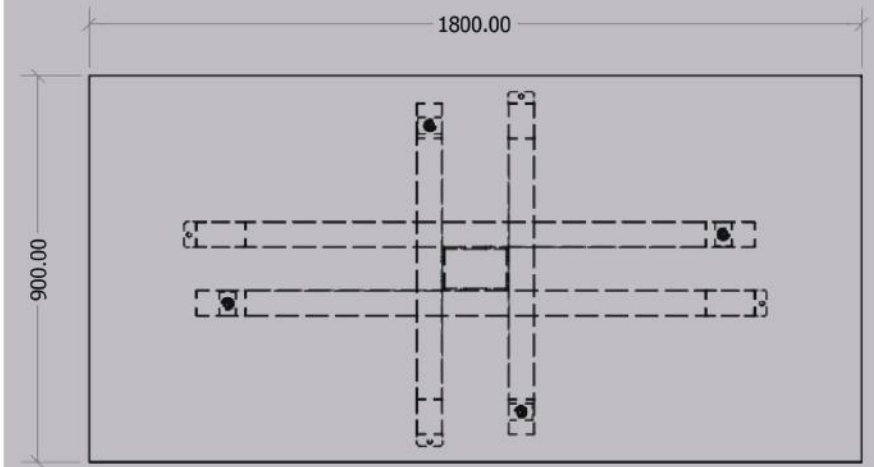

Calipso 1200

Steel pipe (mm)	Weight (kg)	Finish	Recommended table top size (mm)
60 x 30 x 1.2		Powder coated	Ø1200
Calipso 1200			Serial Number
			A 3

Calipso 900

Steel pipe (mm):	Weight (kg):	Finish:	Recommended table top size (mm):
60 x 20 x 1.2		Powder coated	Ø 900
Calipso 900		Serial number:	
		A3	

Calipso 600

Steel pipe (mm)	Weight (kg)	Finish	Recommended table top size (mm)
40 x 20 x 1.2		Powder coated	600
Calipso 600		Serial Number	
			A 3

Omega

Steel pipe (mm)	Weight (kg)	Finish	Recommended table top size (mm)
80 x 80 x 1.6		Powder coated	2750 x 1300
Omega 2750x1300		Serial Number	
		A 3	

Vesta

Steel pipe (mm)	Weight (kg)	Finish	Recommended table top size (mm)
80 x 60 x 1.6		Powder coated	1800 x 900
Vesta			Serial Number
			A 3

MB 21

Steel pipe (mm)	Weight (kg)	Finish	Recommended table top size (mm)
60 x 60 x 1.5		Powder coated	1800 x 900
MB 21 1800x900		Serial Number	
			A 3

Cleopatra

Steel pipe (mm):	Steel sheet (mm):	Weight (kg):	Scale: 1/7	REV
60 x 30 x 1.2	3	N/A	Size: A3	
Cleopatra		Powder coated		

Carmen S

Material (mm)	Finish	Recommended table size
Steel tube 40 x 20 x 1.5	Powder Coated	1800 x 900 - 2000 x 1000
Steel Sheet - 2 mm		