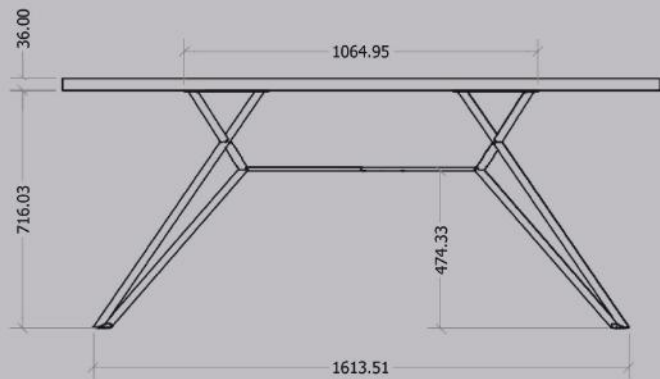

Jazz

Material (mm)	Weight (kg)	Finish	Recommended table size
Steel tube 30 x 30 x 1.5		Powder Coated	1500 x 800 - 1800 x 900
Steel tube 90 x 30 x 1.5			

Xena New

Material (mm)	Weight (kg)	Finish	Recommended table top size (mm)
Steel tube 80 x 80 x 1.6		Powder Coated	1800 x 900 - 2000 x 1000
Steel Sheet 3 mm			

E (1:1)

One set 2 pcs.

10mm adjustable foot

Hertz

Steel pipe (mm)	Weight (kg)	Finish	Recommended table top size (mm)
90 x 30 x 1.5		Powder coated	2780 x 1200
Hertz			Serial Number
			A 3

Tokyo Mini

Steel pipe (mm)	Weight (kg)	Finish	Recommended table top size (mm)
30 x 10 x 1		Powder coated	1000 x 500
Tokyo Mini			Serial Number
			A 3

Cleopatra

Steel pipe (mm):	Steel sheet (mm):	Weight (kg):	Scale: 1/7	REV
60 x 30 x 1.2	3	N/A	Size: A3	
Cleopatra		Powder coated		

Carmen S

Material (mm)	Finish	Recommended table size
Steel tube 40 x 20 x 1.5	Powder Coated	1800 x 900 - 2000 x 1000
Steel Sheet - 2 mm		

G (1 : 2)

Adjustable foot - 10 mm

Selena

Steel pipe (mm)	Weight (kg)	Finish	Recommended table top size (mm)
50 x 10 x 1.5		Powder coated	1800 x 900
Selena			Serial Number
			A 3

Das Lagerprogramm von Elgrad: