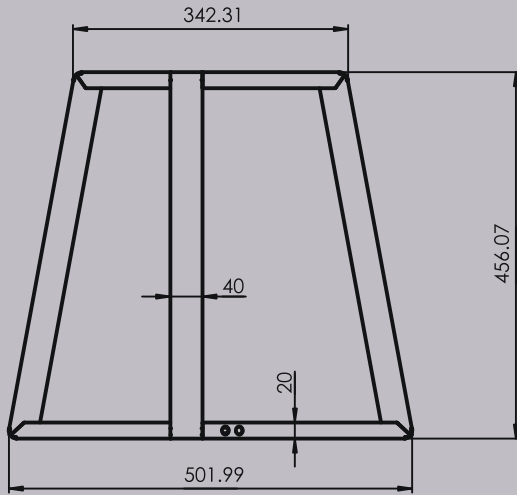

Calipso 1200

Steel pipe (mm)	Weight (kg)	Finish	Recommended table top size (mm)
60 x 30 x 1.2		Powder coated	Ø1200
Calipso 1200			Serial Number
			A 3

Calipso 900

Steel pipe (mm):	Weight (kg):	Finish:	Recommended table top size (mm):
60 x 20 x 1.2		Powder coated	Ø 900
Calipso 900		Serial number:	
		A3	

Calipso 600

Steel pipe (mm)	Weight (kg)	Finish	Recommended table top size (mm)
40 x 20 x 1.2		Powder coated	600
Calipso 600		Serial Number	
			A 3

Omega

Steel pipe (mm)	Weight (kg)	Finish	Recommended table top size (mm)
80 x 80 x 1.6		Powder coated	2750 x 1300
Omega 2750x1300		Serial Number	
		A 3	

Vesta

Steel pipe (mm)	Weight (kg)	Finish	Recommended table top size (mm)
80 x 60 x 1.6		Powder coated	1800 x 900
Vesta			Serial Number
			A 3

MB 21

Steel pipe (mm)	Weight (kg)	Finish	Recommended table top size (mm)
60 x 60 x 1.5		Powder coated	1800 x 900
MB 21 1800x900		Serial Number	
			A 3

Cleopatra

Steel pipe (mm):	Steel sheet (mm):	Weight (kg):	Scale: 1/7	REV
60 x 30 x 1.2	3	N/A	Size: A3	
Cleopatra		Powder coated		

Carmen S

Material (mm)	Finish	Recommended table size
Steel tube 40 x 20 x 1.5	Powder Coated	1800 x 900 - 2000 x 1000
Steel Sheet - 2 mm		