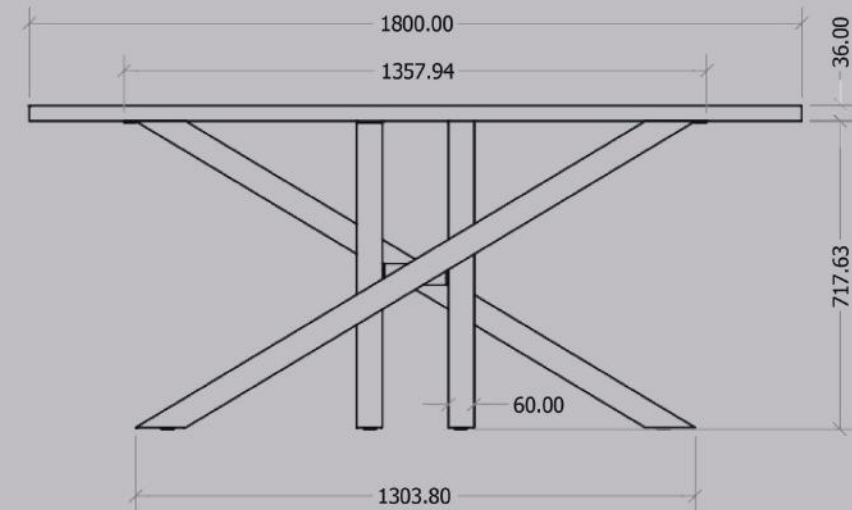

Calipso 1200

Steel pipe (mm)	Weight (kg)	Finish	Recommended table top size (mm)
60 x 30 x 1.2		Powder coated	Ø1200
Calipso 1200			Serial Number
			A 3

Calipso 900

Steel pipe (mm):	Weight (kg):	Finish:	Recommended table top size (mm):
60 x 20 x 1.2		Powder coated	Ø 900
Calipso 900		Serial number:	
		A3	

Calipso 600

Steel pipe (mm)	Weight (kg)	Finish	Recommended table top size (mm)
40 x 20 x 1.2		Powder coated	600
Calipso 600		Serial Number	
			A 3

Omega

Steel pipe (mm)	Weight (kg)	Finish	Recommended table top size (mm)
80 x 80 x 1.6		Powder coated	2750 x 1300
Omega 2750x1300		Serial Number	
		A 3	

Vesta

Steel pipe (mm)	Weight (kg)	Finish	Recommended table top size (mm)
80 x 60 x 1.6		Powder coated	1800 x 900
Vesta			Serial Number
			A 3

MB 21

Steel pipe (mm)	Weight (kg)	Finish	Recommended table top size (mm)
60 x 60 x 1.5		Powder coated	1800 x 900
MB 21 1800x900		Serial Number	
			A 3

Cleopatra

Steel pipe (mm):	Steel sheet (mm):	Weight (kg):	Scale: 1/7	REV
60 x 30 x 1.2	3	N/A	Size: A3	
Cleopatra		Powder coated		

Carmen S

Material (mm)	Finish	Recommended table size
Steel tube 40 x 20 x 1.5	Powder Coated	1800 x 900 - 2000 x 1000
Steel Sheet - 2 mm		