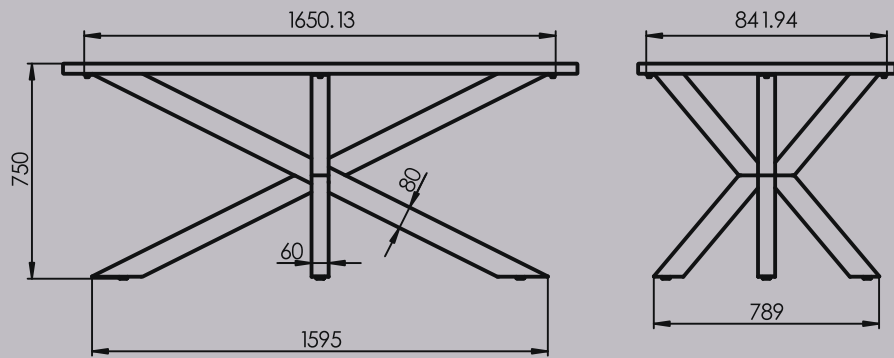

Calipso 1200

Steel pipe (mm)	Weight (kg)	Finish	Recommended table top size (mm)
60 x 30 x 1.2		Powder coated	Ø1200
Calipso 1200			Serial Number
			A 3

Calipso 900

Steel pipe (mm):	Weight (kg):	Finish:	Recommended table top size (mm):
60 x 20 x 1.2		Powder coated	Ø 900
Calipso 900		Serial number:	
		A3	

Calipso 600

Steel pipe (mm)	Weight (kg)	Finish	Recommended table top size (mm)
40 x 20 x 1.2		Powder coated	600
Calipso 600		Serial Number	
			A 3

Omega

Steel pipe (mm)	Weight (kg)	Finish	Recommended table top size (mm)
80 x 80 x 1.6		Powder coated	2750 x 1300
Omega 2750x1300		Serial Number	
		A 3	

Vesta

Steel pipe (mm)	Weight (kg)	Finish	Recommended table top size (mm)
80 x 60 x 1.6		Powder coated	1800 x 900
Vesta			Serial Number
			A 3

MB 21

Steel pipe (mm)	Weight (kg)	Finish	Recommended table top size (mm)
60 x 60 x 1.5		Powder coated	1800 x 900
MB 21 1800x900		Serial Number	
			A 3

Cleopatra

Steel pipe (mm):	Steel sheet (mm):	Weight (kg):	Scale: 1/7	REV
60 x 30 x 1.2	3	N/A	Size: A3	
Cleopatra		Powder coated		

Carmen S

Material (mm)	Finish	Recommended table size
Steel tube 40 x 20 x 1.5	Powder Coated	1800 x 900 - 2000 x 1000
Steel Sheet - 2 mm		