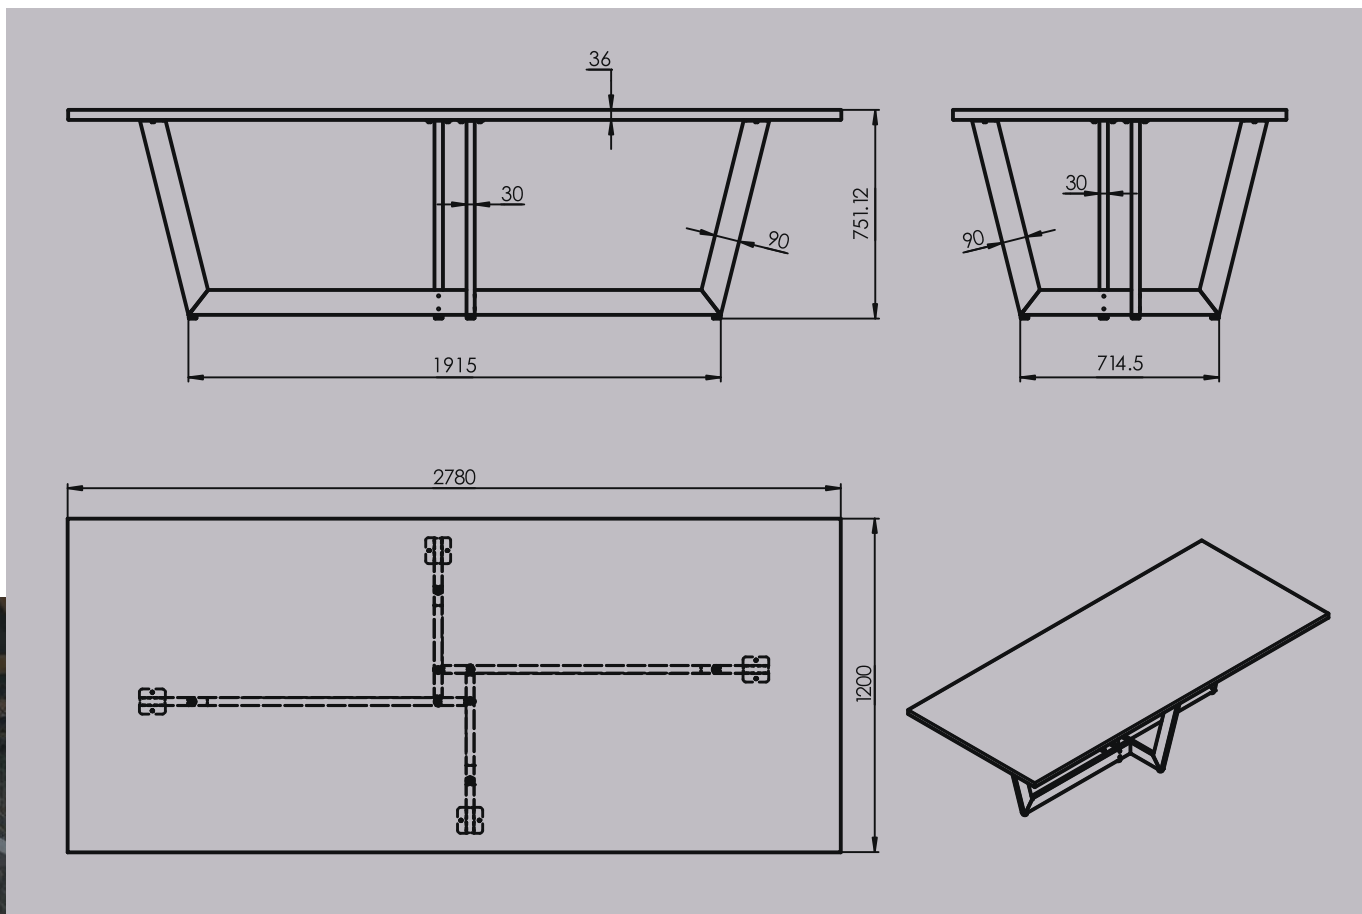

E (1:1)

One set 2 pcs.

10mm adjustable foot

Hertz

Steel pipe (mm)	Weight (kg)	Finish	Recommended table top size (mm)
90 x 30 x 1.5		Powder coated	2780 x 1200
Hertz			Serial Number
			A 3

Tokyo Mini

Steel pipe (mm)	Weight (kg)	Finish	Recommended table top size (mm)
30 x 10 x 1		Powder coated	1000 x 500
Tokyo Mini			Serial Number
			A 3

Cleopatra

Steel pipe (mm):	Steel sheet (mm):	Weight (kg):	Scale: 1/7	REV
60 x 30 x 1.2	3	N/A	Size: A3	
Cleopatra		Powder coated		

Carmen S

Material (mm)	Finish	Recommended table size
Steel tube 40 x 20 x 1.5	Powder Coated	1800 x 900 - 2000 x 1000
Steel Sheet - 2 mm		

G (1 : 2)

Adjustable foot - 10 mm

Selena

Steel pipe (mm)	Weight (kg)	Finish	Recommended table top size (mm)
50 x 10 x 1.5		Powder coated	1800 x 900
Selena			Serial Number
			A 3

Das Lagerprogramm von Elgrad: