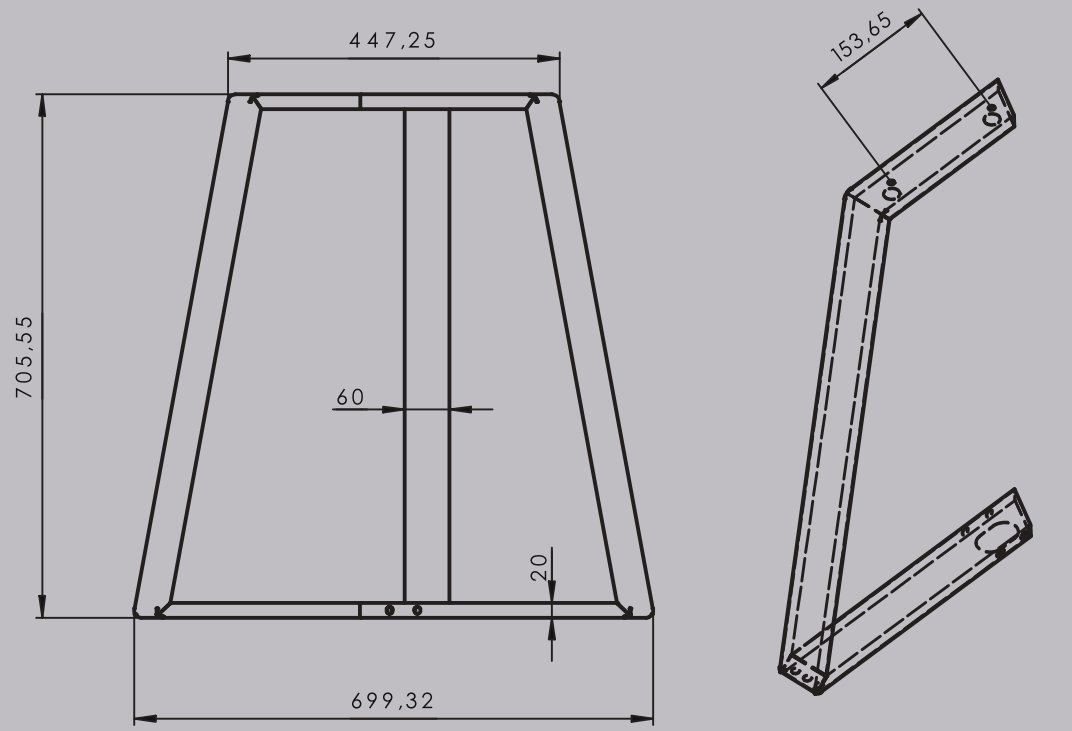

Wähle einen Tischgestell aus Metall, der in Ihrem Raum glänzen wird.

Denn warum nicht auch ein Tisch nach Maß!

Kleo

Steel pipe (mm)	Weight (kg)	Finish	Recommended table top size (mm)
80 x 80 x 1.6		Powder coated	Ø1000 - 1300
Kleo			Serial Number
			A 3

Calipso 1200

Steel pipe (mm)	Weight (kg)	Finish	Recommended table top size (mm)
60 x 30 x 1.2		Powder coated	Ø1200
Calipso 1200			Serial Number
			A 3

Calipso 900

Steel pipe (mm):	Weight (kg):	Finish:	Recommended table top size (mm):
60 x 20 x 1.2		Powder coated	Ø 900
Calipso 900		Serial number:	
		A3	

Calipso 600

Steel pipe (mm)	Weight (kg)	Finish	Recommended table top size (mm)
40 x 20 x 1.2		Powder coated	600
Calipso 600		Serial Number	
			A 3

Omega

Steel pipe (mm)	Weight (kg)	Finish	Recommended table top size (mm)
80 x 80 x 1.6		Powder coated	2750 x 1300
Omega 2750x1300		Serial Number	
		A 3	

Cleopatra

Steel pipe (mm):	Steel sheet (mm):	Weight (kg):	Scale: 1/7	REV
60 x 30 x 1.2	3	N/A	Size: A3	
Cleopatra		Powder coated		

Carmen S

Material (mm)	Finish	Recommended table size
Steel tube 40 x 20 x 1.5	Powder Coated	1800 x 900 - 2000 x 1000
Steel Sheet - 2 mm		