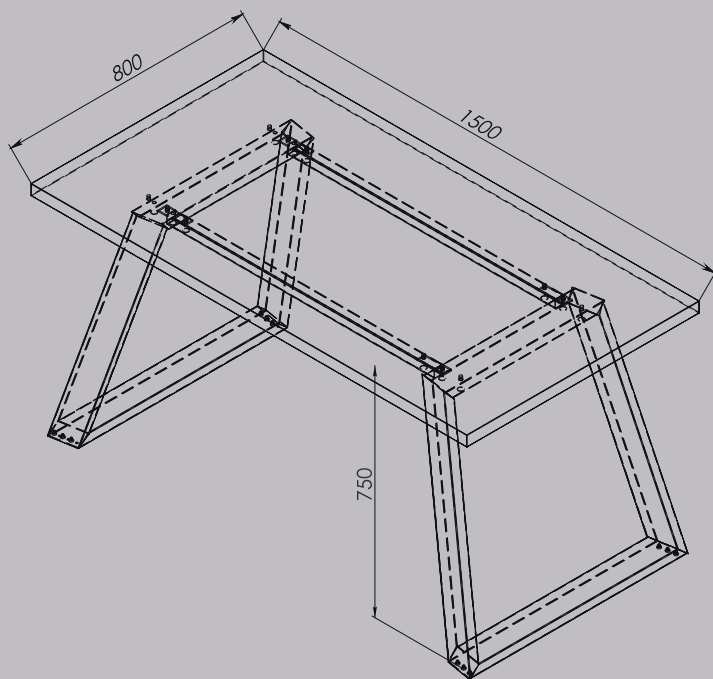

Tokyo

Steel pipe (mm)	Weight (kg)	Finish	Recommended table top size (mm)
50 x 10 x 1.2		Powder coated	1500 x 750 - 1800 x 900
Tokyo			Serial Number
			A 3

Town

Steel pipe (mm)	Weight (kg)	Finish	Recommended table top size (mm)
50x20x1.5-60x60x1.5		Powder coated	1500 x 800 - 2750 x 1300
Town			Serial Number
			A 3

Jazz

Material (mm)	Weight (kg)	Finish	Recommended table size
Steel tube 30 x 30 x 1.5		Powder Coated	1500 x 800 - 1800 x 900
Steel tube 90 x 30 x 1.5			

Xena New

Material (mm)	Weight (kg)	Finish	Recommended table top size (mm)
Steel tube 80 x 80 x 1.6		Powder Coated	1800 x 900 - 2000 x 1000
Steel Sheet 3 mm			

Cleopatra

Steel pipe (mm):	Steel sheet (mm):	Weight (kg):	Scale: 1/7	REV
60 x 30 x 1.2	3	N/A	Size: A3	
Cleopatra		Powder coated		

Carmen S

Material (mm)	Finish	Recommended table size
Steel tube 40 x 20 x 1.5	Powder Coated	1800 x 900 - 2000 x 1000
Steel Sheet - 2 mm		

G (1 : 2)

Adjustable foot - 10 mm

Selena

Steel pipe (mm)	Weight (kg)	Finish	Recommended table top size (mm)
50 x 10 x 1.5		Powder coated	1800 x 900
Selena			Serial Number
			A 3

Das Lagerprogramm von Elgrad: