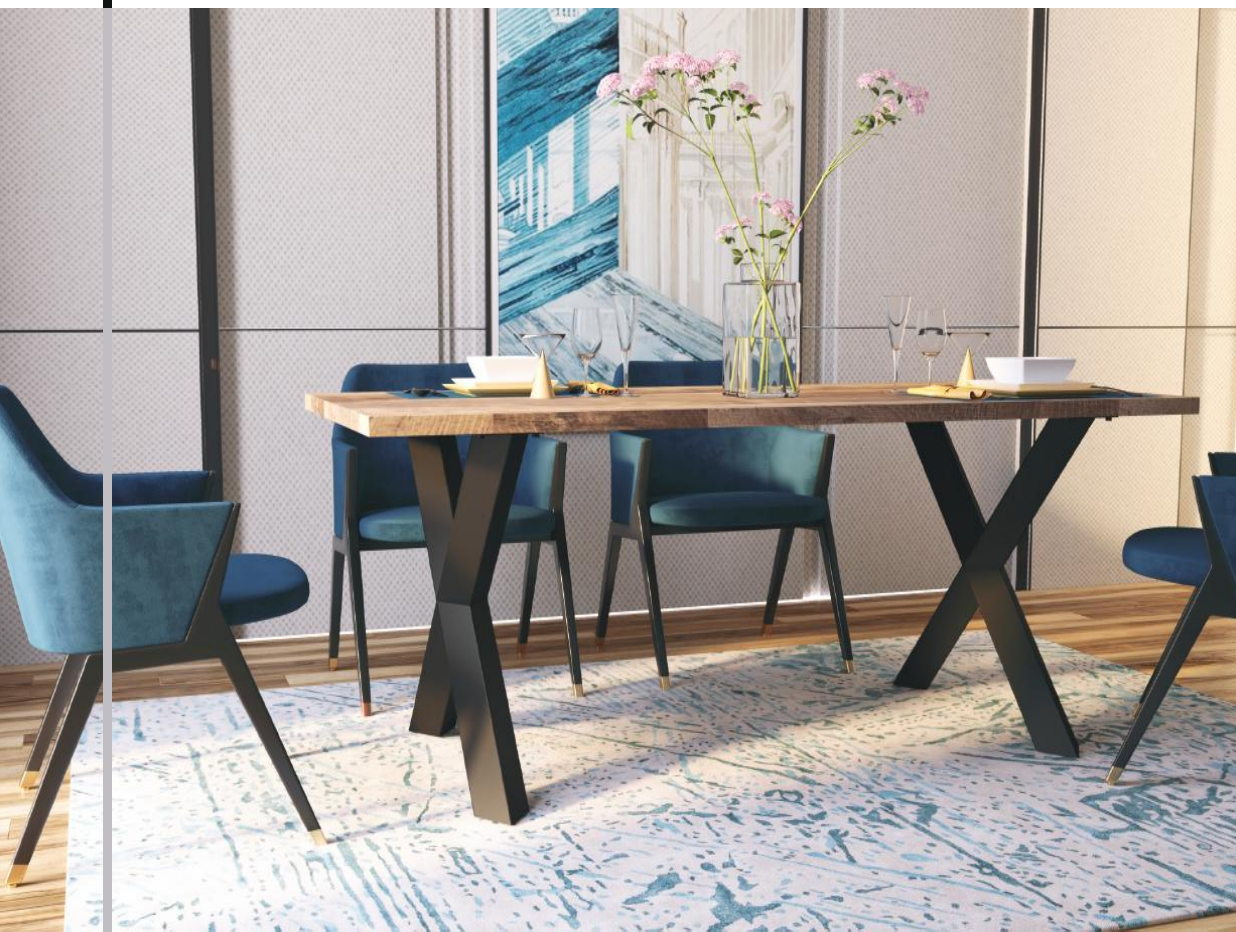

Xena New

Material (mm)	Weight (kg)	Finish	Recommended table top size (mm)
Steel tube 80 x 80 x 1.6		Powder Coated	1800 x 900 - 2000 x 1000
Steel Sheet 3 mm			

E (1:1)

One set 2 pcs.