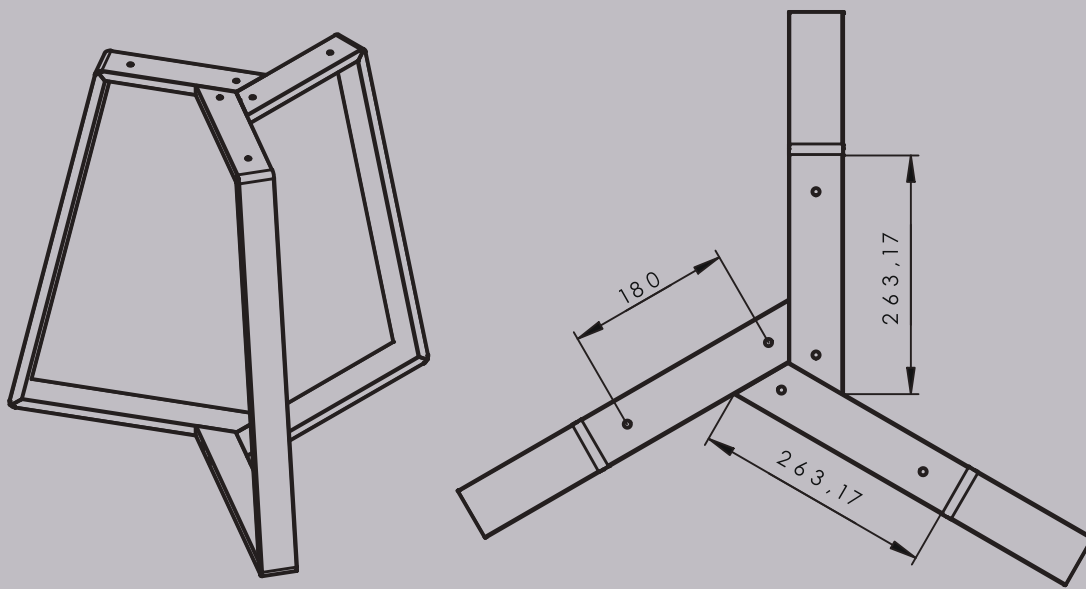

Wähle einen Tischgestell aus Metall, der in Ihrem Raum glänzen wird.

Denn warum nicht auch ein Tisch nach Maß!

Kleo

Steel pipe (mm)	Weight (kg)	Finish	Recommended table top size (mm)
80 x 80 x 1.6		Powder coated	Ø1000 - 1300
Kleo			Serial Number
			A 3

Calipso 1200

Steel pipe (mm)	Weight (kg)	Finish	Recommended table top size (mm)
60 x 30 x 1.2		Powder coated	Ø1200
Calipso 1200			Serial Number
			A 3

Calipso 900

Steel pipe (mm):	Weight (kg):	Finish:	Recommended table top size (mm):
60 x 20 x 1.2		Powder coated	Ø 900
Calipso 900		Serial number:	
		A3	

Calipso 600

Steel pipe (mm)	Weight (kg)	Finish	Recommended table top size (mm)
40 x 20 x 1.2		Powder coated	600
Calipso 600		Serial Number	
			A 3

Omega

Steel pipe (mm)	Weight (kg)	Finish	Recommended table top size (mm)
80 x 80 x 1.6		Powder coated	2750 x 1300
Omega 2750x1300		Serial Number	
		A 3	

Cleopatra

Steel pipe (mm):	Steel sheet (mm):	Weight (kg):	Scale: 1/7	REV
60 x 30 x 1.2	3	N/A	Size: A3	
Cleopatra		Powder coated		

Carmen S

Material (mm)	Finish	Recommended table size
Steel tube 40 x 20 x 1.5	Powder Coated	1800 x 900 - 2000 x 1000
Steel Sheet - 2 mm		