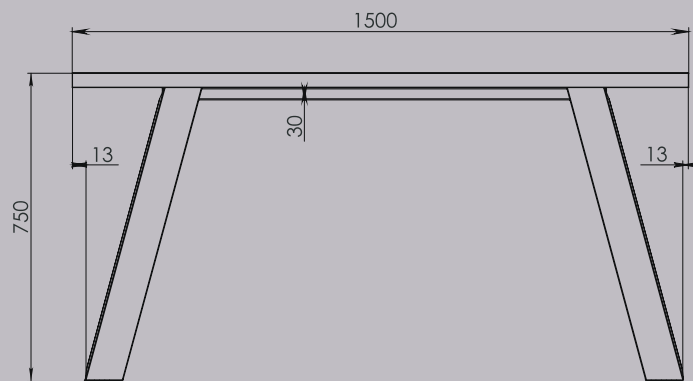

Vesta

Steel pipe (mm)	Weight (kg)	Finish	Recommended table top size (mm)
80 x 60 x 1.6		Powder coated	1800 x 900
Vesta			Serial Number
			A 3

MB 21

Steel pipe (mm)	Weight (kg)	Finish	Recommended table top size (mm)
60 x 60 x 1.5		Powder coated	1800 x 900
MB 21 1800x900		Serial Number	
			A 3

Tokyo

Steel pipe (mm)	Weight (kg)	Finish	Recommended table top size (mm)
50 x 10 x 1.2		Powder coated	1500 x 750 - 1800 x 900
Tokyo			Serial Number
			A 3

Town

Steel pipe (mm)	Weight (kg)	Finish	Recommended table top size (mm)
50x20x1.5-60x60x1.5		Powder coated	1500 x 800 - 2750 x 1300
Town			Serial Number
			A 3

Jazz

Material (mm)	Weight (kg)	Finish	Recommended table size
Steel tube 30 x 30 x 1.5		Powder Coated	1500 x 800 - 1800 x 900
Steel tube 90 x 30 x 1.5			

Xena New

Material (mm)	Weight (kg)	Finish	Recommended table top size (mm)
Steel tube 80 x 80 x 1.6		Powder Coated	1800 x 900 - 2000 x 1000
Steel Sheet 3 mm			

Cleopatra

Steel pipe (mm):	Steel sheet (mm):	Weight (kg):	Scale: 1/7	REV
60 x 30 x 1.2	3	N/A	Size: A3	
Cleopatra		Powder coated		

Carmen S

Material (mm)	Finish	Recommended table size
Steel tube 40 x 20 x 1.5	Powder Coated	1800 x 900 - 2000 x 1000
Steel Sheet - 2 mm		