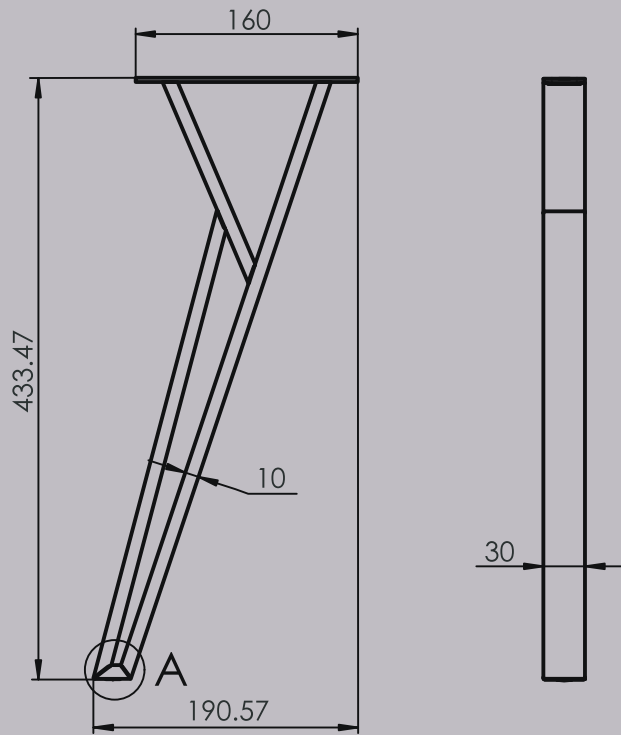

Jazz

Material (mm)	Weight (kg)	Finish	Recommended table size
Steel tube 30 x 30 x 1.5		Powder Coated	1500 x 800 - 1800 x 900
Steel tube 90 x 30 x 1.5			

Xena New

Material (mm)	Weight (kg)	Finish	Recommended table top size (mm)
Steel tube 80 x 80 x 1.6		Powder Coated	1800 x 900 - 2000 x 1000
Steel Sheet 3 mm			

E (1:1)

One set 2 pcs.

10mm adjustable foot

Hertz

Steel pipe (mm)	Weight (kg)	Finish	Recommended table top size (mm)
90 x 30 x 1.5		Powder coated	2780 x 1200
Hertz			Serial Number
			A 3

Tokyo Mini

Steel pipe (mm)	Weight (kg)	Finish	Recommended table top size (mm)
30 x 10 x 1		Powder coated	1000 x 500
Tokyo Mini			Serial Number
			A 3

Cleopatra

Steel pipe (mm):	Steel sheet (mm):	Weight (kg):	Scale: 1/7	REV
60 x 30 x 1.2	3	N/A	Size: A3	
Cleopatra		Powder coated		

Carmen S

Material (mm)	Finish	Recommended table size
Steel tube 40 x 20 x 1.5	Powder Coated	1800 x 900 - 2000 x 1000
Steel Sheet - 2 mm		

G (1 : 2)

Adjustable foot - 10 mm

Selena

Steel pipe (mm)	Weight (kg)	Finish	Recommended table top size (mm)
50 x 10 x 1.5		Powder coated	1800 x 900
Selena			Serial Number
			A 3

Das Lagerprogramm von Elgrad: