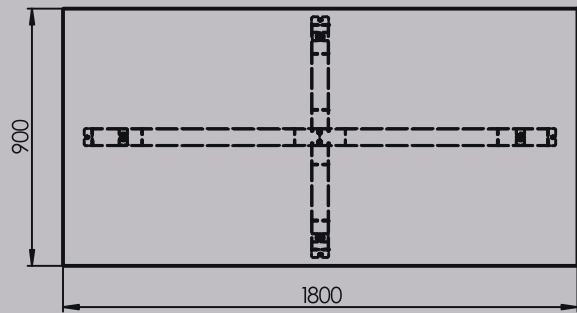

Calipso 1200

Steel pipe (mm)	Weight (kg)	Finish	Recommended table top size (mm)
60 x 30 x 1.2		Powder coated	Ø1200
Calipso 1200			Serial Number
			A 3

Calipso 900

Steel pipe (mm):	Weight (kg):	Finish:	Recommended table top size (mm):
60 x 20 x 1.2		Powder coated	Ø 900
Calipso 900		Serial number:	
		A3	

Calipso 600

Steel pipe (mm)	Weight (kg)	Finish	Recommended table top size (mm)
40 x 20 x 1.2		Powder coated	600
Calipso 600		Serial Number	
			A 3

Omega

Steel pipe (mm)	Weight (kg)	Finish	Recommended table top size (mm)
80 x 80 x 1.6		Powder coated	2750 x 1300
Omega 2750x1300		Serial Number	
		A 3	

Vesta

Steel pipe (mm)	Weight (kg)	Finish	Recommended table top size (mm)
80 x 60 x 1.6		Powder coated	1800 x 900
Vesta			Serial Number
			A 3

MB 21

Steel pipe (mm)	Weight (kg)	Finish	Recommended table top size (mm)
60 x 60 x 1.5		Powder coated	1800 x 900
MB 21 1800x900		Serial Number	
			A 3

Cleopatra

Steel pipe (mm):	Steel sheet (mm):	Weight (kg):	Scale: 1/7	REV
60 x 30 x 1.2	3	N/A	Size: A3	
Cleopatra		Powder coated		

Carmen S

Material (mm)	Finish	Recommended table size
Steel tube 40 x 20 x 1.5	Powder Coated	1800 x 900 - 2000 x 1000
Steel Sheet - 2 mm		